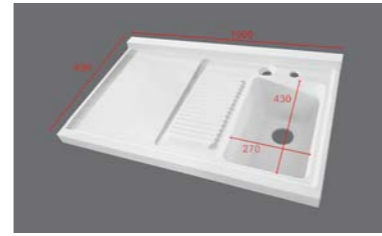

抗冲击

台盆定制可选款式

标准款

可切角款

标准款 (左右可选)

BWP0110A-L/R

规格: L1000mm x W630mm x H320mm

BWP0111A-L/R

规格: 1100mm x W630mm x H320mm

BWP0112A-L/R

规格: 1200mm x W630mm x H320mm

BWP0113A-L/R

规格: 1300mm x W630mm x H320mm

BWP0114A-L/R

规格: 1400mm x W630mm x H320mm

BWP0115A-L/R