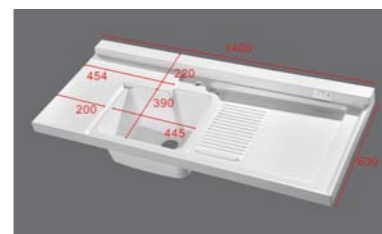

规格: 1100mm x W630mm x H320mm

BWP0112A-L/R

规格: 1200mm x W630mm x H320mm

BWP0113A-L/R

规格: 1300mm x W630mm x H320mm

BWP0114A-L/R

规格: 1400mm x W630mm x H320mm

BWP0115A-L/R

规格: 1500mm x W630mm x H320mm
(一侧 200mm 平板可切)

BWP0116A-L/R

规格: 1600mm x W630mm x H320mm
(一侧 300mm 平板可切)

BWP0119A-L/R

规格: 1900mm x W630mm x H320mm
(左右 300mm 平板可切)

可切角款 (左右可选)

BWP0111C-L/R

规格: 1100mm x W630mm x H320mm
切角尺寸: 265 x 250mm

BWP0112C-L/R

规格: 1200mm x W630mm x H320mm
切角尺寸: 365 x 250mm

BWP0113C-L/R

规格: 1300mm x W630mm x H320mm
切角尺寸: 354 x 220mm;
一侧 100mm 平板可切

BWP0114C-L/R

规格: 1400mm x W630mm x H320mm
切角尺寸: 454 x 220mm;
一侧 200mm 平板可切