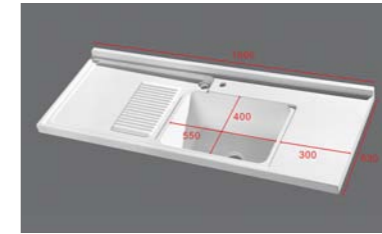

规格: 1100mm x W630mm x H320mm

BWP0112A-L/R

规格: 1200mm x W630mm x H320mm

BWP0113A-L/R

规格: 1300mm x W630mm x H320mm

BWP0114A-L/R

规格: 1400mm x W630mm x H320mm

BWP0115A-L/R

规格: 1500mm x W630mm x H320mm
(一侧 200mm 平板可切)

BWP0116A-L/R

规格: 1600mm x W630mm x H320mm
(一侧 300mm 平板可切)

BWP0119A-L/R

规格: 1900mm x W630mm x H320mm
(左右 300mm 平板可切)

可切角款 (左右可选)

BWP0111C-L/R

规格: 1100mm x W630mm x H320mm
切角尺寸: 265 x 250mm