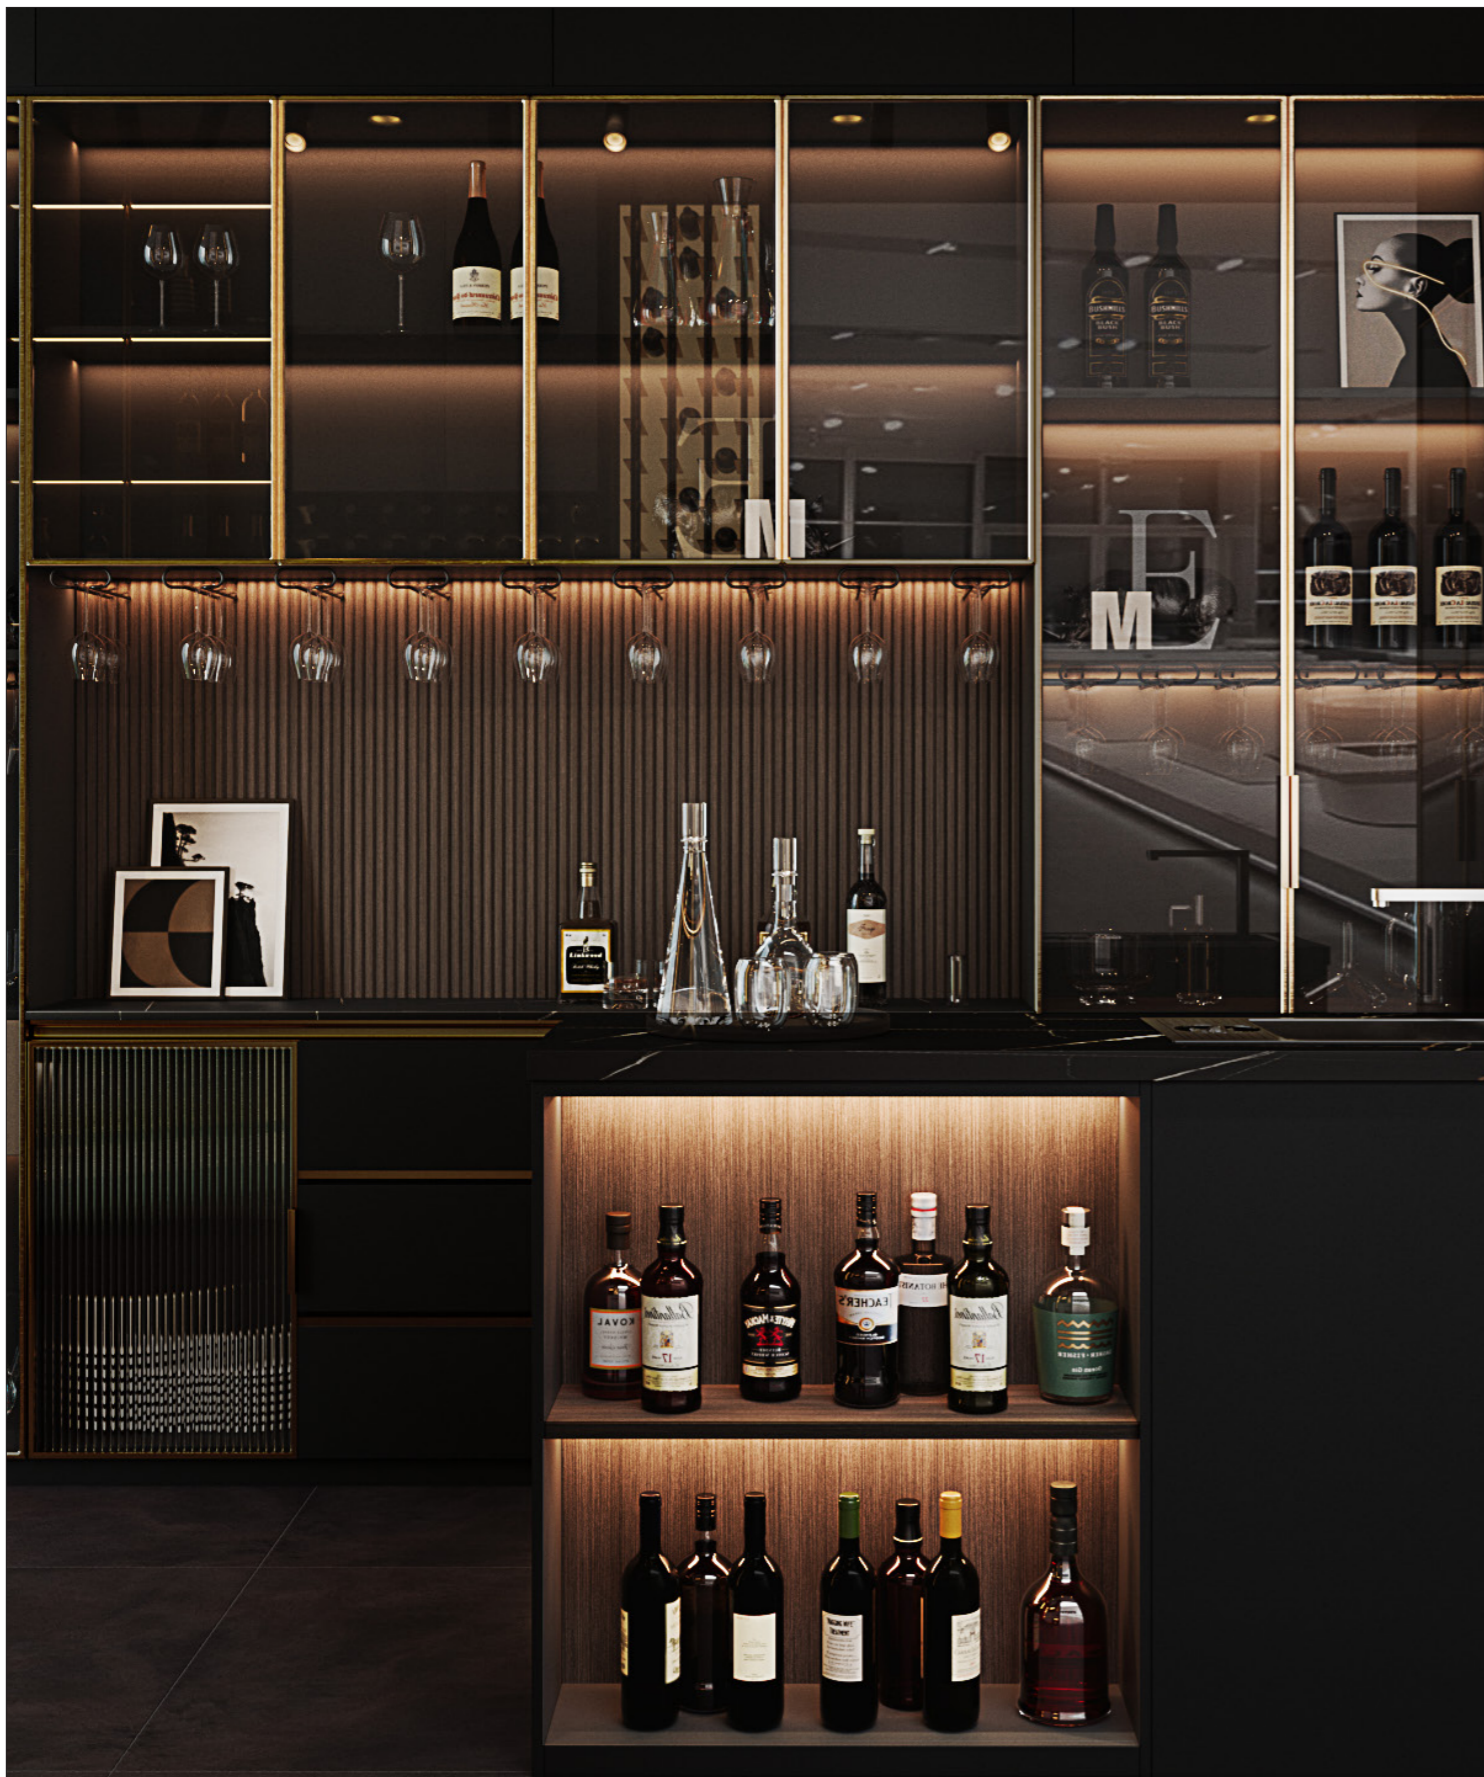

规格：L500 x W600 x H320mm

BWP0106B

规格：L600 x W600 x H320mm

BWP0107B

规格：L700 x W600 x H320mm

BWP0108B

规格：L800 x W600 x H320mm

灯光配件