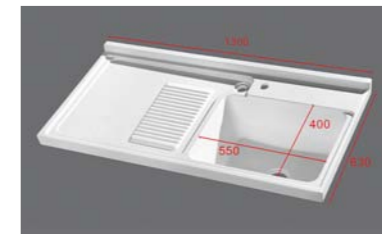

规格: 1100mm x W630mm x H320mm

BWP0112A-L/R

规格: 1200mm x W630mm x H320mm

BWP0113A-L/R

规格: 1300mm x W630mm x H320mm

BWP0114A-L/R

规格: 1400mm x W630mm x H320mm

BWP0115A-L/R

规格: 1500mm x W630mm x H320mm
(一侧 200mm 平板可切)

BWP0116A-L/R

规格: 1600mm x W630mm x H320mm
(一侧 300mm 平板可切)

BWP0119A-L/R

规格: 1900mm x W630mm x H320mm
(左右 300mm 平板可切)

可切角款 (左右可选)

BWP0111C-L/R

规格: 1100mm x W630mm x H320mm
切角尺寸: 265 x 250mm