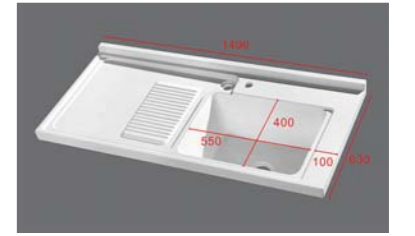

抗冲击

台盆定制可选款式

标准款

可切角款

标准款 (左右可选)

BWP0110A-L/R

规格: L1000mm x W630mm x H320mm

BWP0111A-L/R

规格: 1100mm x W630mm x H320mm

BWP0112A-L/R

规格: 1200mm x W630mm x H320mm

BWP0113A-L/R

规格: 1300mm x W630mm x H320mm

BWP0114A-L/R

规格: 1400mm x W630mm x H320mm

BWP0115A-L/R