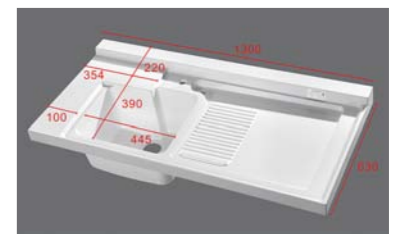

规格: 1100mm x W630mm x H320mm

BWP0112A-L/R

规格: 1200mm x W630mm x H320mm

BWP0113A-L/R

规格: 1300mm x W630mm x H320mm

BWP0114A-L/R

规格: 1400mm x W630mm x H320mm

BWP0115A-L/R

规格: 1500mm x W630mm x H320mm
(一侧 200mm 平板可切)

BWP0116A-L/R

规格: 1600mm x W630mm x H320mm
(一侧 300mm 平板可切)

BWP0119A-L/R

规格: 1900mm x W630mm x H320mm
(左右 300mm 平板可切)

可切角款 (左右可选)

BWP0111C-L/R

规格: 1100mm x W630mm x H320mm
切角尺寸: 265 x 250mm

BWP0112C-L/R

规格: 1200mm x W630mm x H320mm
切角尺寸: 365 x 250mm

BWP0113C-L/R

规格: 1300mm x W630mm x H320mm
切角尺寸: 354 x 220mm;
一侧 100mm 平板可切

BWP0114C-L/R

规格: 1400mm x W630mm x H320mm
切角尺寸: 454 x 220mm;
一侧 200mm 平板可切