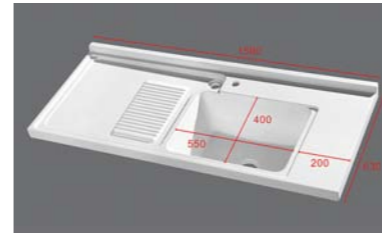

抗冲击

台盆定制可选款式

标准款

可切角款

标准款 (左右可选)

BWP0110A-L/R

规格: L1000mm x W630mm x H320mm

BWP0111A-L/R

规格: 1100mm x W630mm x H320mm

BWP0112A-L/R

规格: 1200mm x W630mm x H320mm

BWP0113A-L/R

规格: 1300mm x W630mm x H320mm

BWP0114A-L/R

规格: 1400mm x W630mm x H320mm

BWP0115A-L/R