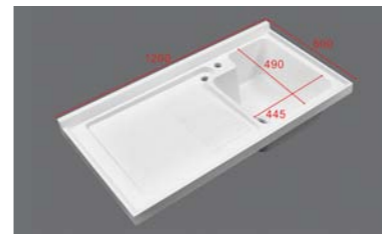

规格: 1100mm x W630mm x H320mm

BWP0112A-L/R

规格: 1200mm x W630mm x H320mm

BWP0113A-L/R

规格: 1300mm x W630mm x H320mm

BWP0114A-L/R

规格: 1400mm x W630mm x H320mm

BWP0115A-L/R

规格: 1500mm x W630mm x H320mm
(一侧 200mm 平板可切)

BWP0116A-L/R

规格: 1600mm x W630mm x H320mm
(一侧 300mm 平板可切)

BWP0119A-L/R

规格: 1900mm x W630mm x H320mm
(左右 300mm 平板可切)

可切角款 (左右可选)

BWP0111C-L/R

规格: 1100mm x W630mm x H320mm
切角尺寸: 265 x 250mm