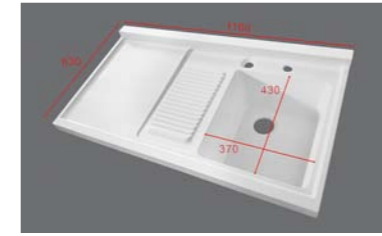

抗冲击

台盆定制可选款式

标准款

可切角款

标准款 (左右可选)

BWP0110A-L/R

规格: L1000mm x W630mm x H320mm

BWP0111A-L/R

规格: 1100mm x W630mm x H320mm

BWP0112A-L/R

规格: 1200mm x W630mm x H320mm

BWP0113A-L/R

规格: 1300mm x W630mm x H320mm

BWP0114A-L/R

规格: 1400mm x W630mm x H320mm

BWP0115A-L/R