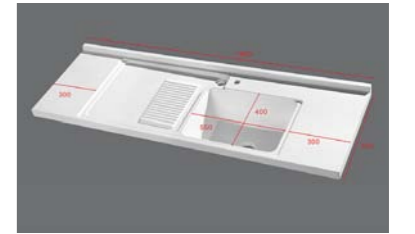

规格: 1100mm x W630mm x H320mm

BWP0112A-L/R

规格: 1200mm x W630mm x H320mm

BWP0113A-L/R

规格: 1300mm x W630mm x H320mm

BWP0114A-L/R

规格: 1400mm x W630mm x H320mm

BWP0115A-L/R

规格: 1500mm x W630mm x H320mm
(一侧 200mm 平板可切)

BWP0116A-L/R

规格: 1600mm x W630mm x H320mm
(一侧 300mm 平板可切)

BWP0119A-L/R

规格: 1900mm x W630mm x H320mm
(左右 300mm 平板可切)

可切角款 (左右可选)

BWP0111C-L/R

规格: 1100mm x W630mm x H320mm
切角尺寸: 265 x 250mm