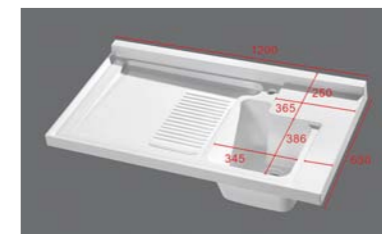

规格: 1100mm x W630mm x H320mm

BWP0112A-L/R

规格: 1200mm x W630mm x H320mm

BWP0113A-L/R

规格: 1300mm x W630mm x H320mm

BWP0114A-L/R

规格: 1400mm x W630mm x H320mm

BWP0115A-L/R

规格: 1500mm x W630mm x H320mm
(一侧 200mm 平板可切)

BWP0116A-L/R

规格: 1600mm x W630mm x H320mm
(一侧 300mm 平板可切)

BWP0119A-L/R

规格: 1900mm x W630mm x H320mm
(左右 300mm 平板可切)

可切角款 (左右可选)

BWP0111C-L/R

规格: 1100mm x W630mm x H320mm
切角尺寸: 265 x 250mm

BWP0112C-L/R

规格: 1200mm x W630mm x H320mm
切角尺寸: 365 x 250mm

BWP0113C-L/R

规格: 1300mm x W630mm x H320mm
切角尺寸: 354 x 220mm;
一侧 100mm 平板可切

BWP0114C-L/R

规格: 1400mm x W630mm x H320mm
切角尺寸: 454 x 220mm;
一侧 200mm 平板可切